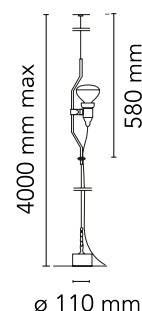

FLOS

■ F5400030 Black

Parentesi

Designed by Achille Castiglioni and Pio Manzu, 1971

Halogen - 150W

Lamp providing direct light. Lamp moves vertically via sliding of a painted or nickel-plated shaped steel tube on a ceiling-to-floor steel cable (4000 mm long). Fixture head made of injection-molded black elastomer housing a switch. Length of power cord from lamp-holder 4000 mm. Net weight 3 kg.

Are you a professional and your project needs consulting and support?

[BOOK AN APPOINTMENT](#)

Main specifications

EAN	8059607020272
Mounting	Suspension
Environments	Indoor dry location
Light Source Type	Bulb
Lamp category	Halogen
Lamp holders	E27
Ilcos	HSGSR
Number of heads	1
Power (W)	150

Physical

Colour	Black
Length (mm)	110
Cord length (mm)	4000
Canopy dimension (mm)	20
Canopy width (mm)	64
Net weight (kg)	3.2
Package height (mm)	90
Package width (mm)	150
Package length (mm)	610
Package volume (m3)	0.01
IP internal	20