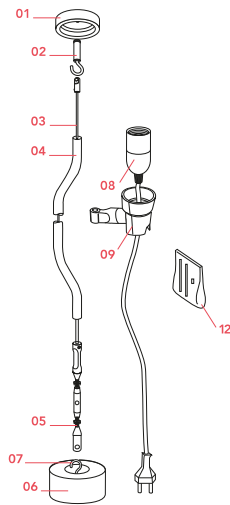

FLOS

■ F5400030 Black

Parentesi

Designed by Achille Castiglioni and Pio Manzu, 1971

Halogen - 150W

Lamp providing direct light. Lamp moves vertically via sliding of a painted or nickel-plated shaped steel tube on a ceiling-to-floor steel cable (4000 mm long). Fixture head made of injection-molded black elastomer housing a switch. Length of power cord from lamp-holder 4000 mm. Net weight 3 kg.

Physical

Colour	Black
Length (mm)	110
Cord length (mm)	4000
Canopy dimension (mm)	20
Canopy width (mm)	64
Net weight (kg)	3.2
Package height (mm)	90
Package width (mm)	150
Package length (mm)	610
Package volume (m3)	0.01
IP internal	20

Accessories & Power Supply

OPTIONAL

F5500030

Parentesi Element

Bulbs

NOT INCLUDED

RF35355

LED Lamp 13W E27 220-240V
2700K R125

NOT INCLUDED

RF32366

LED Lamp 12W E27 220-240V
2700K R125

Spare Parts

01.	Complete black rose	RF5400130
02.	Anchor hook screw	RF06745
03.	Parentesi 4m steel cable	RF01442
03.	Parentesi 6m steel cable	RF01444
04.	Black tube	RF02600
05.	Parentesi inox turnbuckle & grub screw	RF01438
07.	Hook + nut	RF06747
08.	Parentesi switch assembly	RF04633
09.	Parentesi rubber support	RF06068
12.	Kit wire ties and screw	RF5600200