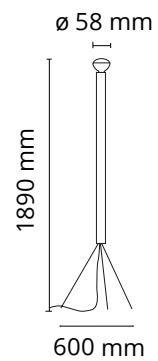

FLOS

 F3772035 Red

Luminator

Designed by Achille and Pier Giacomo Castiglioni, 1954

Floor lamp providing indirect light. Bulb with reflector. Iron stem with painted finish. Painted galvanized metal legs.

Are you a professional and your project needs consulting and support?

[BOOK AN APPOINTMENT](#)

Main specifications

EAN	8059607047064
Mounting	Floor
Environments	Indoor dry location
Light Source Type	Bulb
Lamp category	Halogen
Lamp holders	E27
Ilcos	HSGSR
Number of heads	1
Power (W)	105

Physical

Colour	Red
Length (mm)	500
Cord length (mm)	2800
Net weight (kg)	3.7
Package height (mm)	120
Package width (mm)	1515
Package length (mm)	140
Package volume (m3)	0.03
IP internal	20

Download

[Mounting instructions](#)  PDF