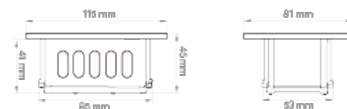

### **Non incluso / Not included:**

- Cassaforma 503  
Formwork 503

Code Codice	Power Potenza	Voltage Tensione	Lumen (real)	Kelvin	LED	CRI	Beam Angle Fascio	IP	Finish Finitura	PKG
SPL503VMC	5W	220 - 240V	230 Lm	3000K-4000K-6000K	SMD	>80Ra	120°	IP 66	Bianco / White	1/50