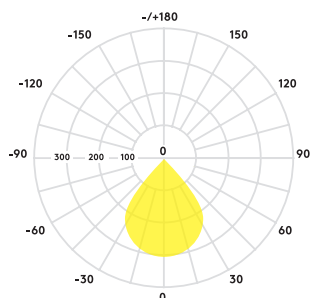

## Amy LED 2000 lm

95 lm/W 

cd/klm ULOR: 0% DLOR:  
100% LOR: 100%

Ø200

Ø150

Ø105