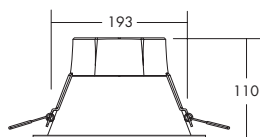

## Amy LED 2000 lm

95 lm/W 

cd/klm ULOR: 0% DLOR:  
100% LOR: 100%

Ø200

Ø150

Ø105